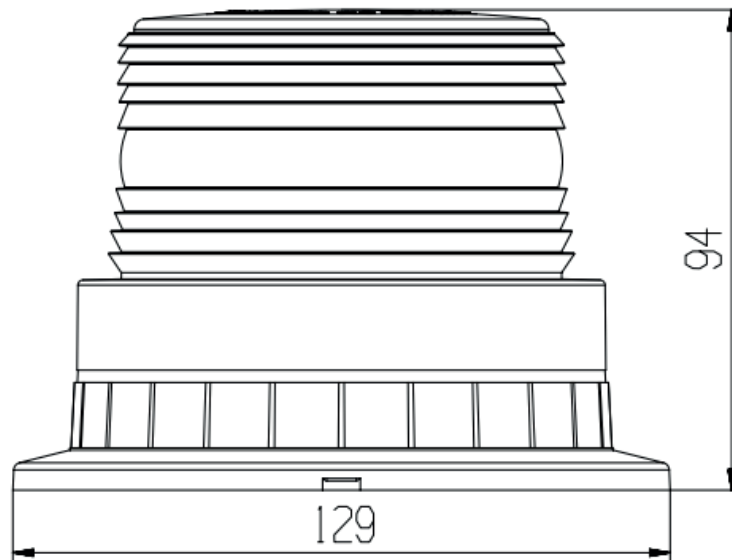

DESSIN TECHNIQUE / TECHNICAL DRAWING

J-LITE

1 866 447-5656 / INFO@J-LITE.COM
WWW.J-LITE.COM

700-411

LED beacon
Gyrophare à DEL

2022-02-23

PROJECTIONS

SPECS: Surface mount - 360 degrees - revolving / intermittent flash /
Montage de surface - 360 degrés - séquence intermittente
FINISH: Red / Rouge
DIODES 60