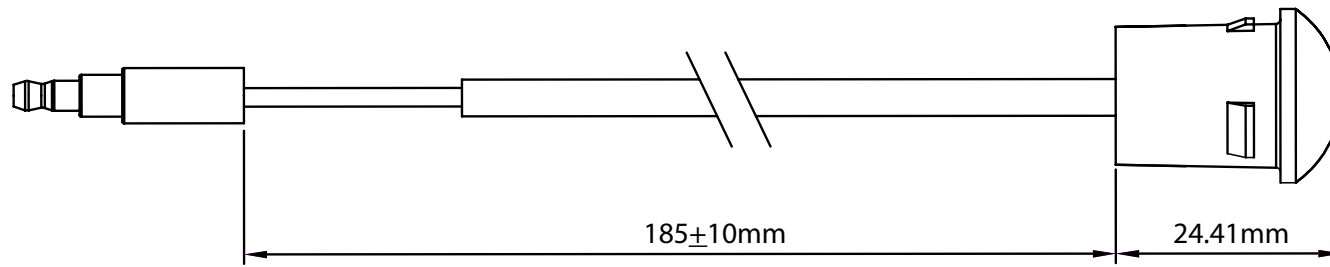

DESSIN TECHNIQUE / TECHNICAL DRAWING

Blanc / White (G)
Noir / Black (V)

J-LITE

1 866 447-5656 / INFO@J-LITE.COM
WWW.J-LITE.COM

701-983

Feux de gabarit DEL scellé
Sealed clearance LED light

04-05-2017

PROJECTIONS

1 diode / 12V

9-16 VDC

0.180"

P2PC, SAE J592e