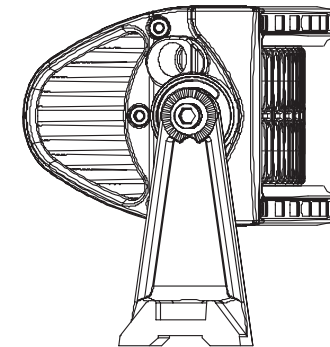

Classé CEM / EMC rated

1069mm

130.5mm

78.5mm

NUMERO DE PIÈCE/PART NUMBER	DESCRIPTION				J-LITE  OFF-ROAD
709-171	Barre arrondie DEL - 80 diodes - LED curved light bar				
DESSIN PAR/DRAWING BY	SPECS				
J-lite Off-Road	240W - 21600 lumens - Voltage: 10-30 DC - Flood(90), Spot (8) - 41.5"				
www.jlite-offroad.com	DATE	FEUILLE/SHEET	ÉCHELLE/SCALE	PROJECTIONS	
	2014-05-08	1/1	N/A	