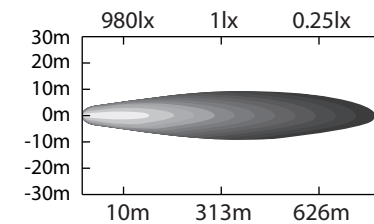

Classé CEM / EMC rated

1069mm

130.5mm

78.5mm

NUMERO DE PIÈCE/PART NUMBER	DESCRIPTION				J-LITE  OFF-ROAD
709-171	Barre arrondie DEL - 80 diodes - LED curved light bar				
DESSIN PAR/DRAWING BY	SPECS				
J-lite Off-Road	240W - 21600 lumens - Voltage: 10-30 DC - Flood(90), Spot (8) - 41.5"				
www.jlite-offroad.com	DATE	FEUILLE/SHEET	ÉCHELLE/SCALE	PROJECTIONS	
	2014-05-08	1/1	N/A	