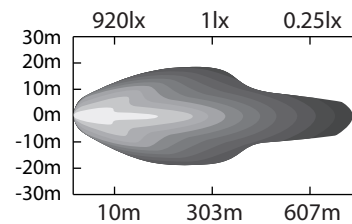

Classé CEM / EMC rated

1069mm

130.5mm

78.5mm

NUMERO DE PIÈCE/PART NUMBER	DESCRIPTION				J-LITE  OFF-ROAD
709-171	Barre arrondie DEL - 80 diodes - LED curved light bar				
DESSIN PAR/DRAWING BY	SPECS				
J-lite Off-Road	240W - 21600 lumens - Voltage: 10-30 DC - Flood(90), Spot (8) - 41.5"				
www.jlite-offroad.com	DATE	FEUILLE/SHEET	ÉCHELLE/SCALE	PROJECTIONS	
	2014-05-08	1/1	N/A	