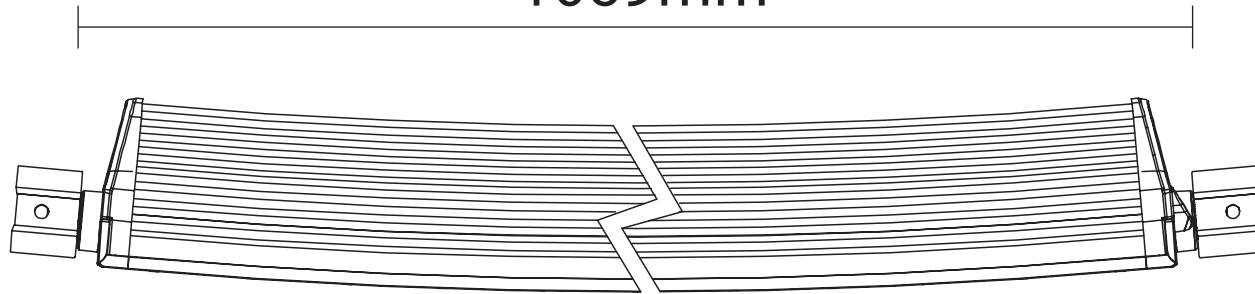

Classé CEM / EMC rated

1069mm

130.5mm

78.5mm

NUMERO DE PIÈCE/PART NUMBER	DESCRIPTION				J-LITE  OFF-ROAD
709-171	Barre arrondie DEL - 80 diodes - LED curved light bar				
DESSIN PAR/DRAWING BY	SPECS				
J-lite Off-Road	240W - 21600 lumens - Voltage: 10-30 DC - Flood(90), Spot (8) - 41.5"				
www.jlite-offroad.com	DATE	FEUILLE/SHEET	ÉCHELLE/SCALE	PROJECTIONS	
	2014-05-08	1/1	N/A	