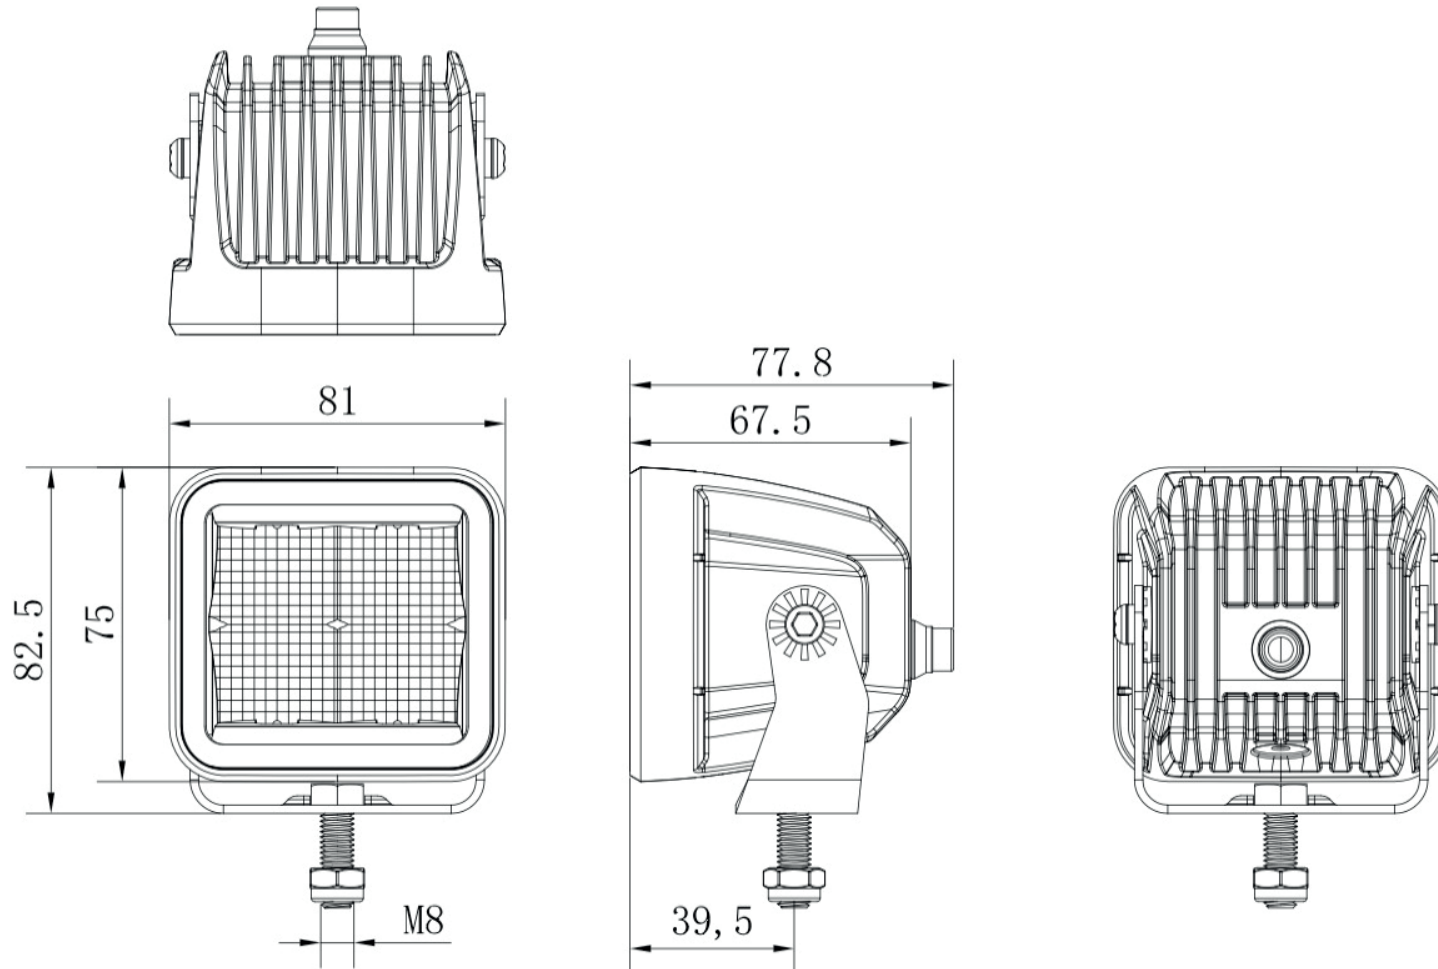

# DESSIN TECHNIQUE / TECHNICAL DRAWING

**J-LITE**  
**OFF-ROAD**

1 866 447-5656  
 INFO@JLITE-OFFROAD.COM  
 WWW.JLITE-OFF-ROAD.COM

709-513

Off-Road Work lamp LED  
 Lampe de travail hors-route à DEL

2024-03-25

PROJECTIONS

DIODES  
 LUMENS  
 WATTS

4 CREE  
 4800 LM  
 40 W