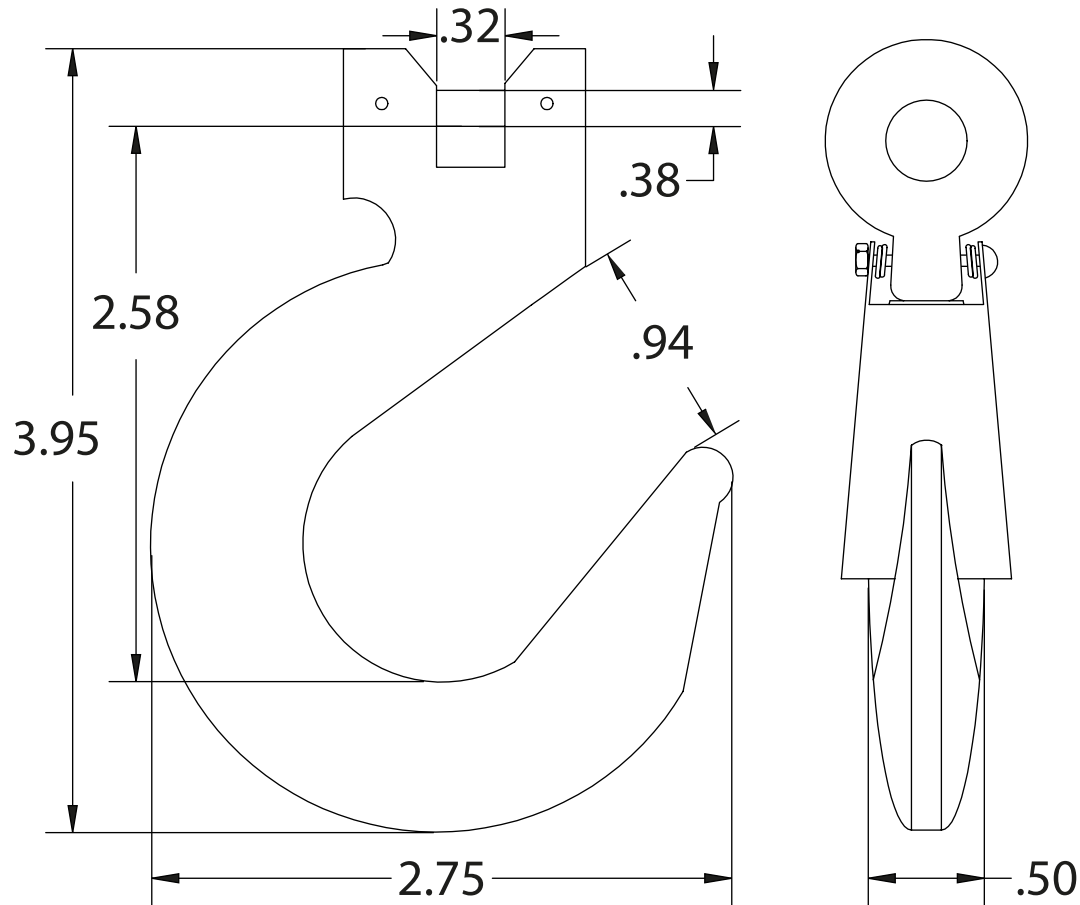

TECHNICAL DRAWING / DESSIN TECHNIQUE

JIMEXS
HARDWARE

1 866 447-5656 / INFO@JIMEXS.COM

WWW.JIMEXS-HARDWARE.COM

413-211

Crochet coulissant à manille G70
 Clevis slip hook G70

2022-01-28

PROJECTIONS

DIMENSIONS

1/4"

MATERIAL / MATÉRIEL

Acier forgé plaqué zinc or /
 Gold zinc plated forged steel

SPECS

WLL: 2750 lb, BS: 8250 lb