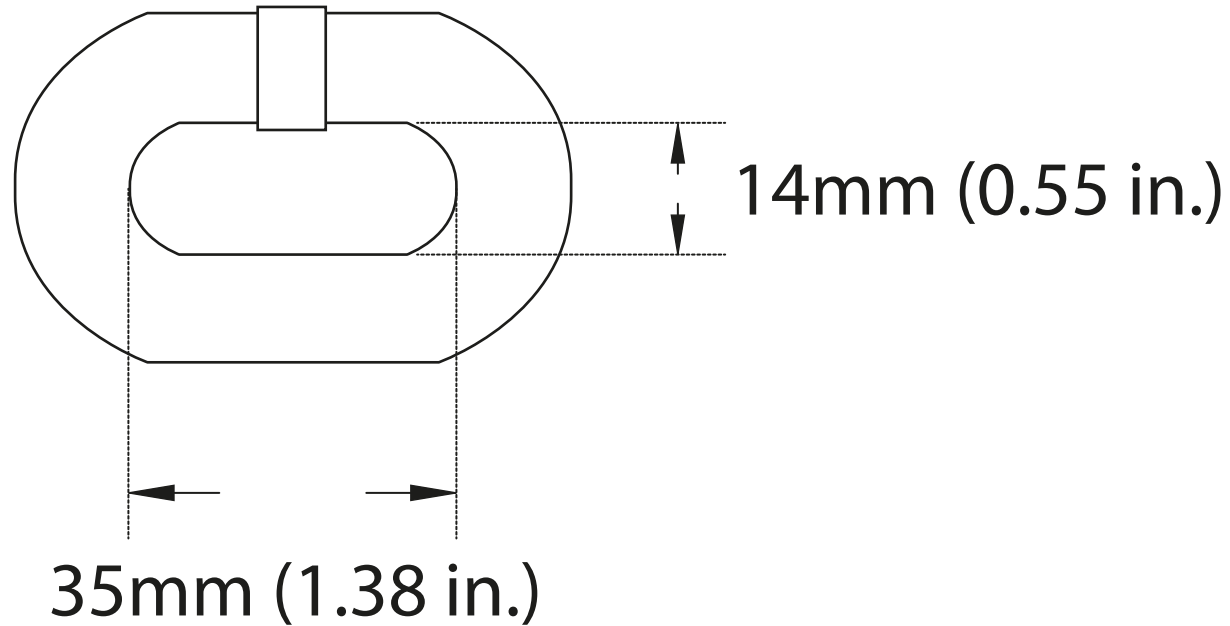

TECHNICAL DRAWING / DESSIN TECHNIQUE

JIMEXS
HARDWARE

1 866 447-5656 / INFO@JIMEXS.COM

WWW.JIMEXS-HARDWARE.COM

413-395

Barril de chaîne G70
Chain barrel G70

2022-01-28

PROJECTIONS

DIMENSIONS

3/8" - 400'

MATERIAL / MATÉRIEL
SPECS

Acier plaqué zinc or / Gold zinc plated steel
WLL : 6600 lb, BS : 26400 lb