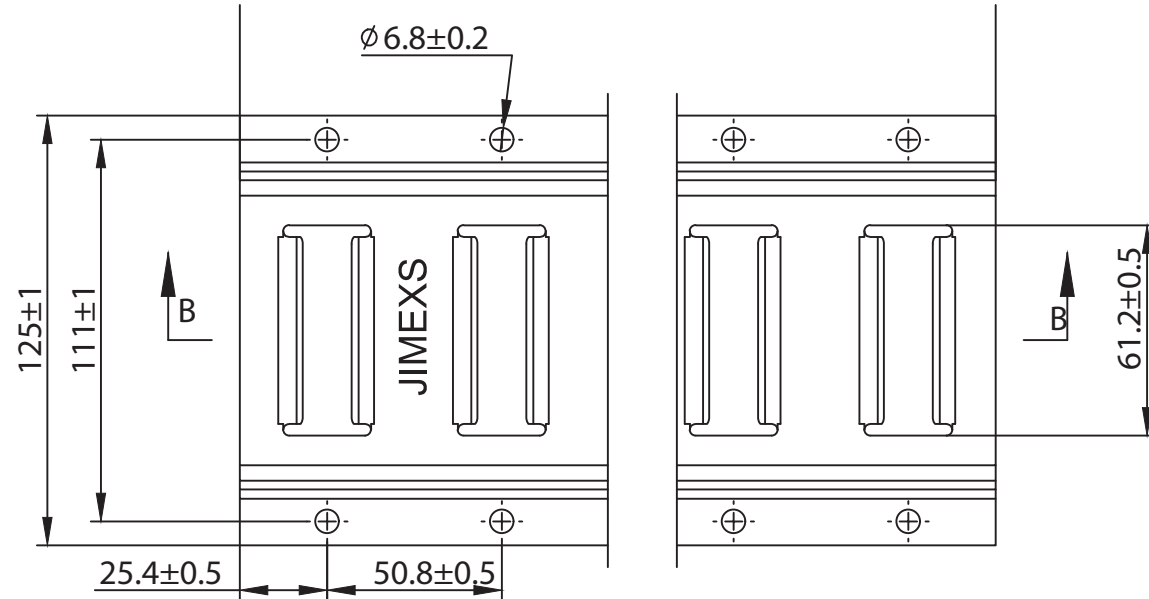

TECHNICAL DRAWING / DESSIN TECHNIQUE

JIMEXS
HARDWARE

1 866 447-5656 / INFO@JIMEXS.COM
WWW.JIMEXSHARDWARE.COM

460-101

Horizontal Track - E Serie
Rail Horizontal - Serie E

2023-12-13

PROJECTIONS

DIMENSIONS
MATERIAL / MATÉRIEL

10.00'
Galvanized Steel
Acier galvaniséea