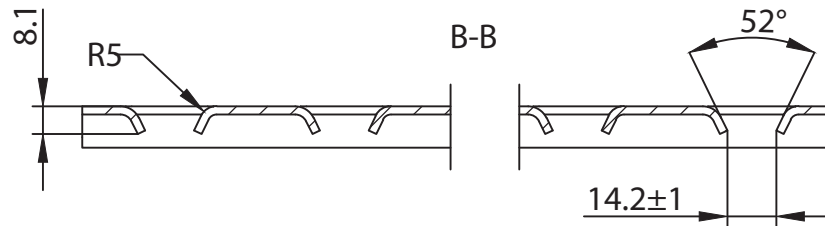

TECHNICAL DRAWING / DESSIN TECHNIQUE

JIMEXS
HARDWARE

1 866 447-5656 / INFO@JIMEXS.COM
WWW.JIMEXSHARDWARE.COM

460-101

Horizontal Track - E Serie
Rail Horizontal - Serie E

2023-12-13

PROJECTIONS

DIMENSIONS
MATERIAL / MATÉRIEL

10.00'
Galvanized Steel
Acier galvaniséea