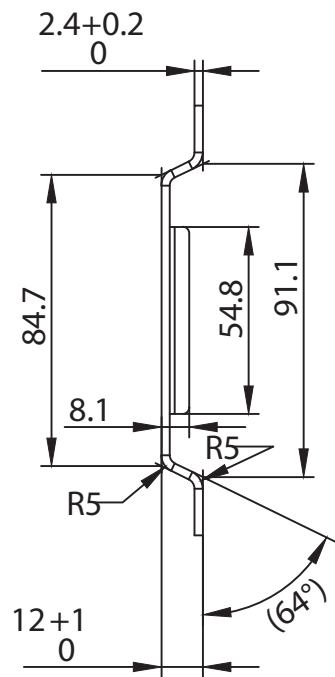

TECHNICAL DRAWING / DESSIN TECHNIQUE

JIMEXS
HARDWARE

1 866 447-5656 / INFO@JIMEXS.COM
WWW.JIMEXSHARDWARE.COM

460-101

Horizontal Track - E Serie
Rail Horizontal - Serie E

2023-12-13

PROJECTIONS

DIMENSIONS
MATERIAL / MATÉRIEL

10.00'
Galvanized Steel
Acier galvaniséea